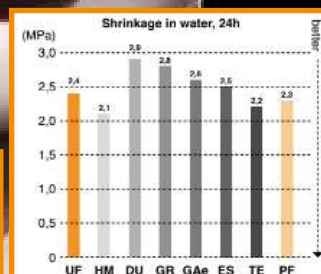

INTRO KIT

- 1 Box of Bond
- 400 Micro applicator brush

PROMO : 169.90/KIT
~~REG \$225.99/BTL~~

Harvard UltraFill

Ultra Gloss, Opalescent, High Performance

Composite for anterior and posterior restorations.