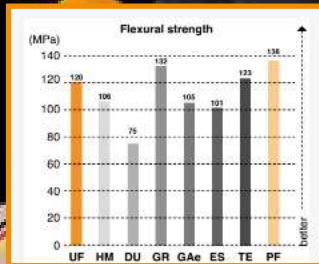

INTRO KIT

- 1 Box of Bond
- 400 Micro applicator brush

PROMO : 169.90/KIT
~~REG \$225.99/BTL~~

Harvard UltraFill

Ultra Gloss, Opalescent, High Performance

Composite for anterior and posterior restorations.