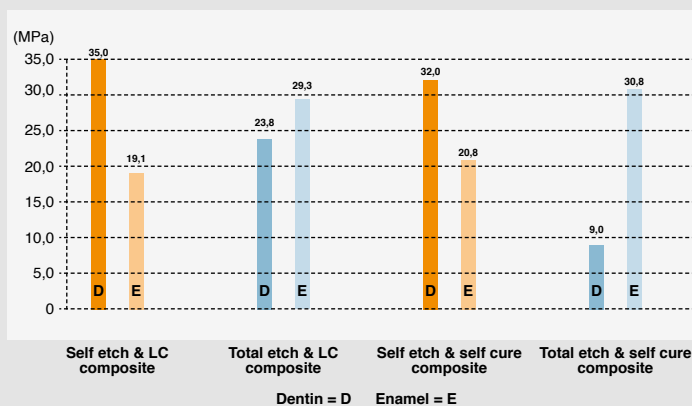

Really universal: suitable for all tooth conditioning techniques:

as "Self Etch" adhesive, as "Total Etch" adhesive (which etching step), wet or dry

- Only one thin layer necessary
- High & reproducible bond strength to enamel and dentine even under long term stress
- Effective marginal seal for low risk of postoperative sensitivity
- Excellent performance also with self or dual cure composites when light curing is possible, if not see e.g. for adhesive post cementing in the root canal mix additional with Harvard InterLock ONE Self Cure Activator
- Convenient application by bottle (precise dropper)

Harvard InterLock® ONE – Universal Performance

Dentin & enamel **after thermocycling**

Etching: Total Etch or self etch

Composite: Light cured – **InterLock ONE**: Light cured

Composite: Self cured – **InterLock ONE**: Light cured