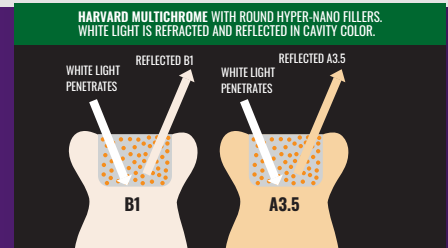

PROMO \$899
~~**\$1299**~~

BACKED BY UNIVERSITY RESEARCH!

HARVARD MULTICHROME

THE NEXT GENERATION COMPOSITE.

- Hyper-Nano technology, spherical fillers
- Without any color pigments
- Light-optical chameleon effect for perfect match with the natural tooth substance
- Simple storage logistics