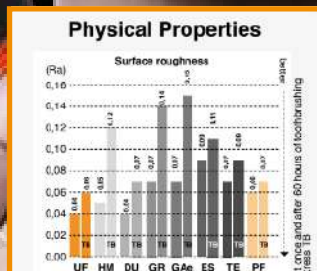

INTRO KIT

- 1 Box of Bond
- 400 Micro applicator brush

PROMO : 169.90/KIT
~~REG \$225.99/BTL~~

Harvard UltraFill

Ultra Gloss, Opalescent, High Performance

Composite for anterior and posterior restorations.