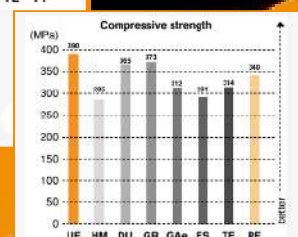

INTRO KIT

- 1 Box of Bond
- 400 Micro applicator brush

PROMO : 169.90/KIT
~~REG \$225.99/BTL~~

Harvard UltraFill

Ultra Gloss, Opalescent, High Performance

Composite for anterior and posterior restorations.